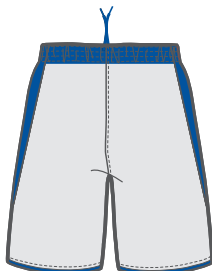

ONE LAYER REVERSIBLE SHORT COLORWAYS
STYLE #MBST010

Black/Off White

Dark Green/Off White

Navy/Off White

Cardinal/Off White

Royal/Off White

Purple/Off White

Scarlet/Off White