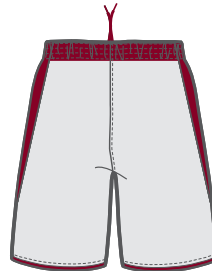

ONE LAYER REVERSIBLE SHORT COLORWAYS
STYLE #MBST010

Black/Off White

Dark Green/Off White

Navy/Off White

Cardinal/Off White

Royal/Off White

Purple/Off White

Scarlet/Off White