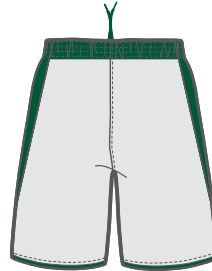

ONE LAYER REVERSIBLE SHORT COLORWAYS
STYLE #MBST010

Black/Off White

Dark Green/Off White

Navy/Off White

Cardinal/Off White

Royal/Off White

Purple/Off White

Scarlet/Off White