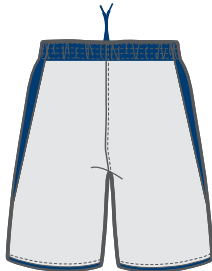

ONE LAYER REVERSIBLE SHORT COLORWAYS
STYLE #MBST010

Black/Off White

Dark Green/Off White

Navy/Off White

Cardinal/Off White

Royal/Off White

Purple/Off White

Scarlet/Off White