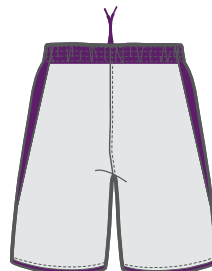

ONE LAYER REVERSIBLE SHORT COLORWAYS
STYLE #MBST010

Black/Off White

Dark Green/Off White

Navy/Off White

Cardinal/Off White

Royal/Off White

Purple/Off White

Scarlet/Off White