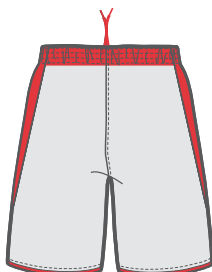

ONE LAYER REVERSIBLE SHORT COLORWAYS
STYLE #MBST010

Black/Off White

Dark Green/Off White

Navy/Off White

Cardinal/Off White

Royal/Off White

Purple/Off White

Scarlet/Off White